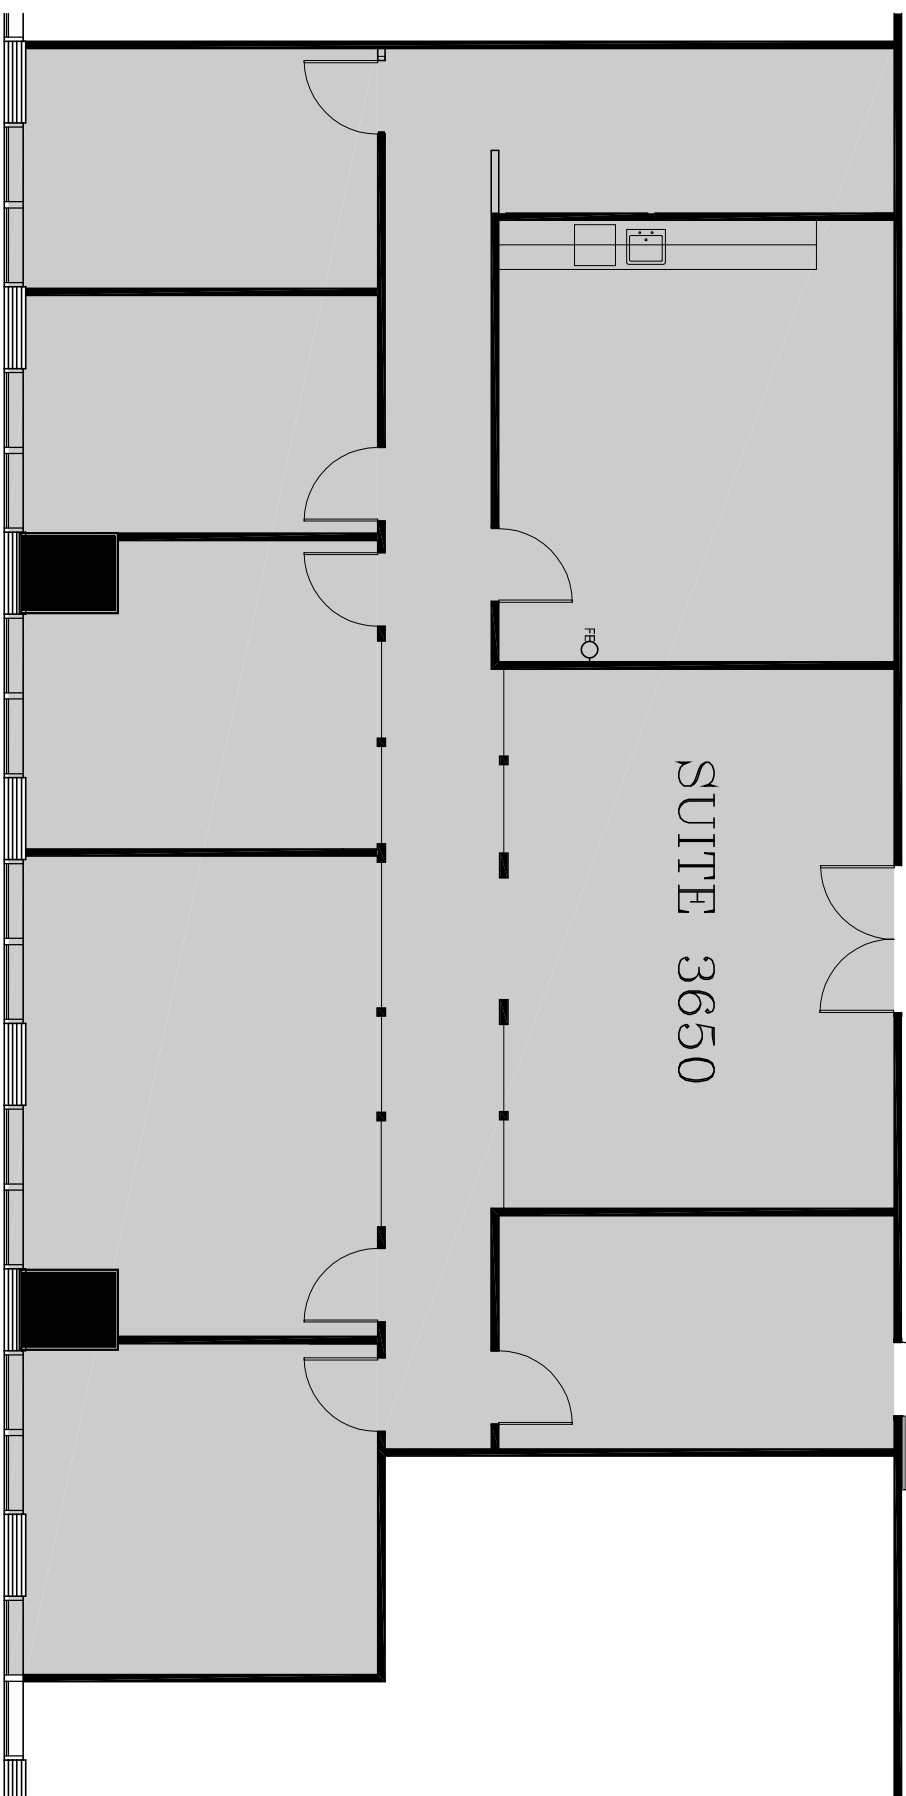

KEY PLAN

100 NORTH TAMPA

SUITE 3650

36th FLOOR
TAMPA, FLORIDA

RENTABLE S.F. :
SCALE :
DATE :
DRAWN BY :

2,685 R.S.F.
1/8" = 1'-0"
MARCH 2011
JES